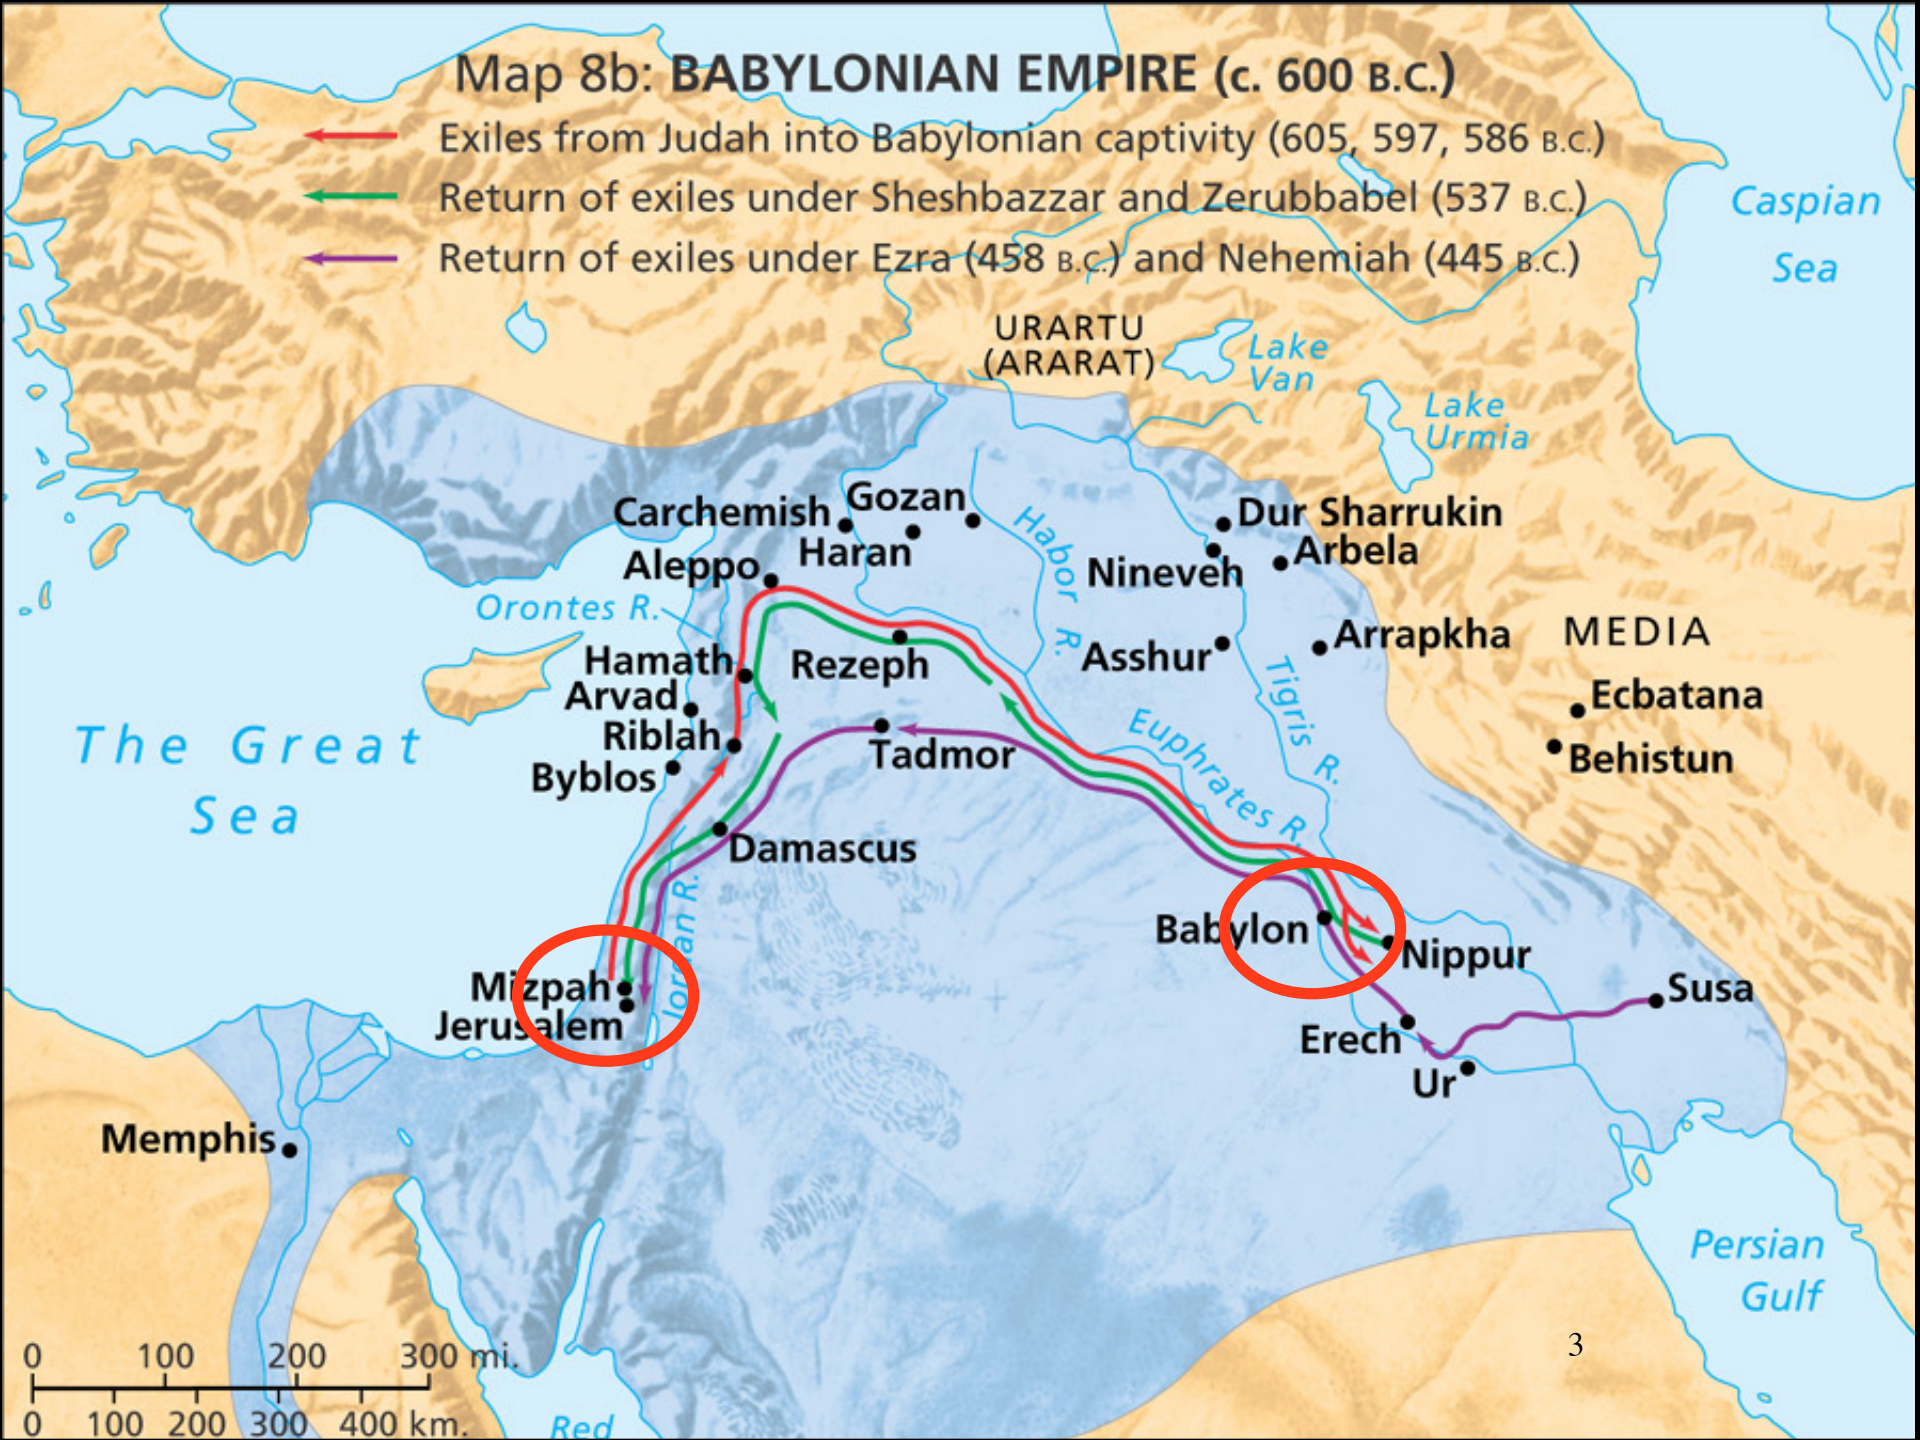

Revelation Series

Lesson #211

November 17, 2009

Dean Bible Ministries

www.deanbible.org

Dr. Robert L. Dean, Jr.

Babylon the Site

Map 8b: BABYLONIAN EMPIRE (c. 600 B.C.)

- ← Exiles from Judah into Babylonian captivity (605, 597, 586 B.C.)
- ← Return of exiles under Sheshbazzar and Zerubbabel (537 B.C.)
- ← Return of exiles under Ezra (458 B.C.) and Nehemiah (445 B.C.)

0 100 200 300 mi.

0 100 200 300 400 km.