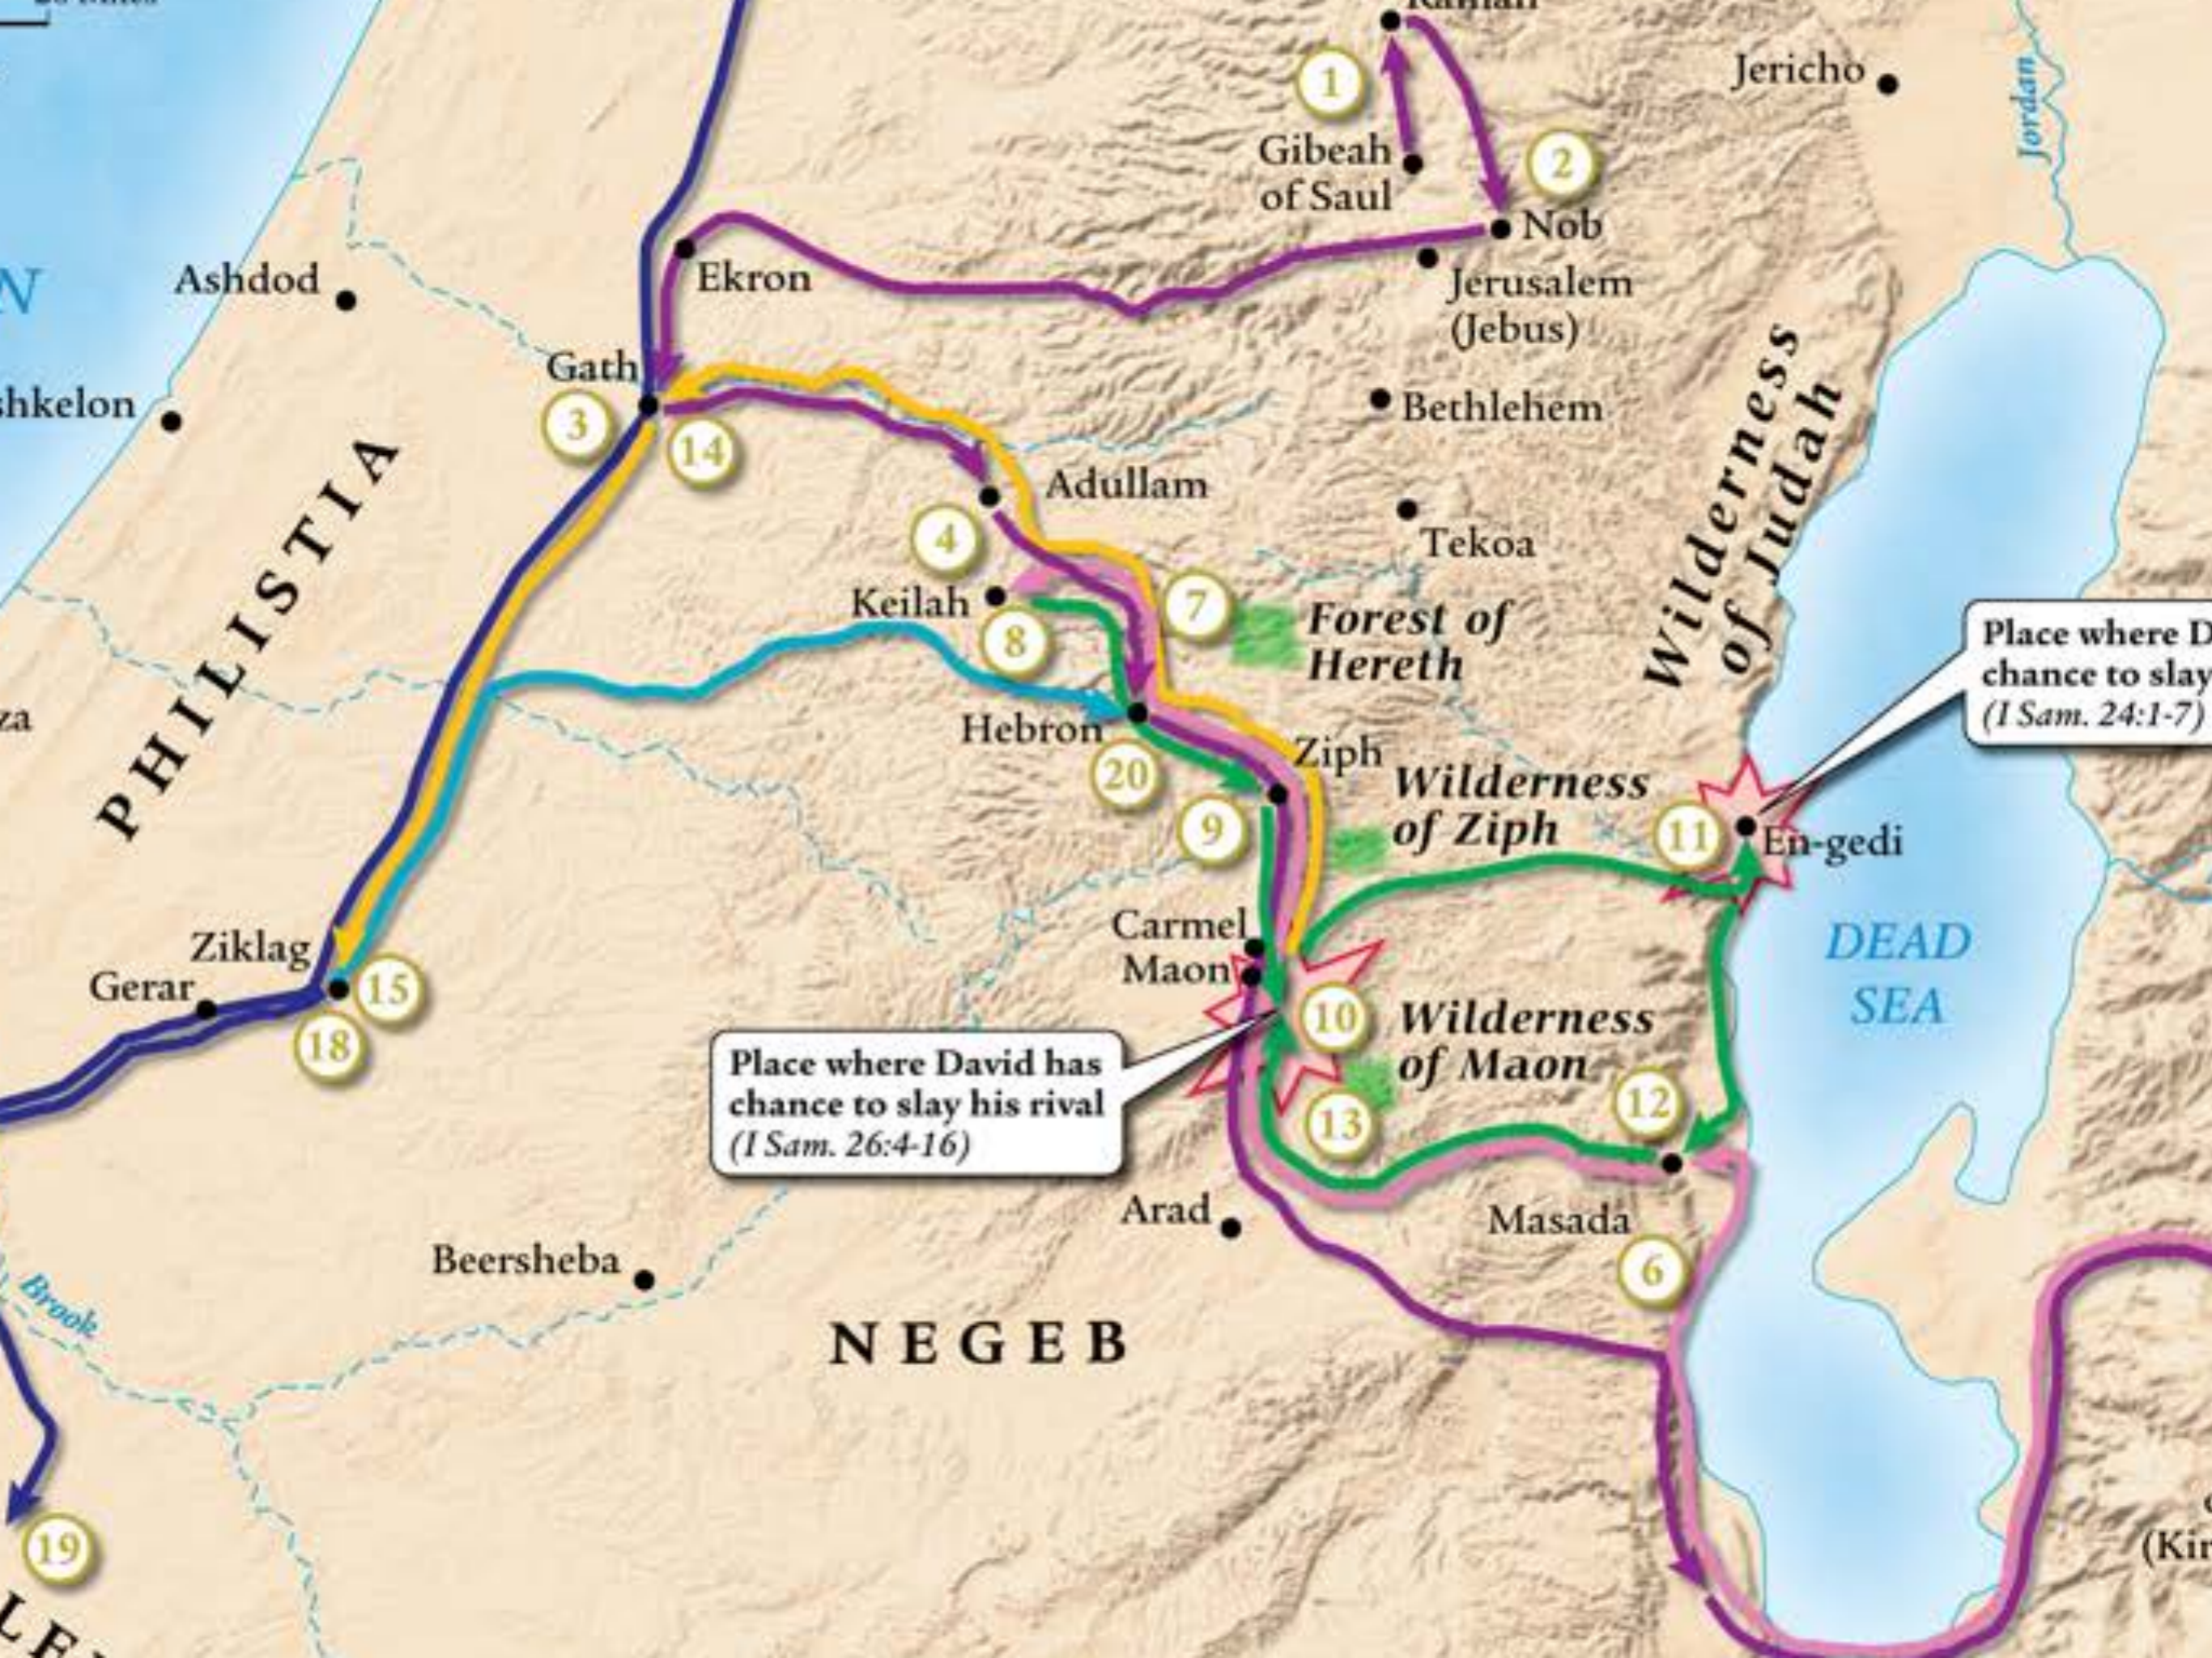

David's Rise

9 15 16 31

Tel Dan Inscription: “House of David”

PHILISTIA

NEGEB

Wilderness of Judah

DEAD SEA

1
Gibeah of Saul

11
En-gedi

15
Ziklag

18

10
Carmel Maon

13

12

6
Masada

19

Place where David has chance to slay his rival
(1 Sam. 24:1-7)

Place where David has chance to slay his rival
(1 Sam. 26:4-16)

Forest of Hereth

Wilderness of Ziph

Wilderness of Maon

(Kir)